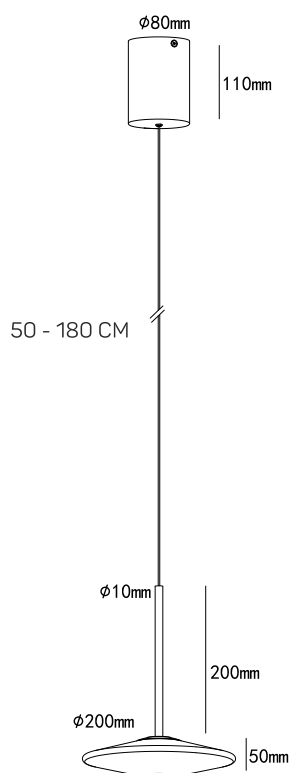

## SOLENE SO

COLOR BODY: SOFT IVORY  
COLOR CANOPY: SOFT IVORY

BLOWN GLASS: ORANGE, GREEN, WHITE

LED 8 W  
RA 90+  
2700 K  
IP20  
TRIAC DIMMABLE  
BUILD IN DRIVER 220-240 V

BEAM ANGLE: 36 DEGREE

WHITE GLASS: LUMEN 608 IN A SFERE  
GREEN GLASS: LUMEN 565 IN A SFERE  
ORANGE GLASS: LUMEN 437 IN A SFERE

FREE LIFTING STRUCTURE:  
50 - 180 CM

SIZE: Ø 20 X H 25 WITH ROD/ CM